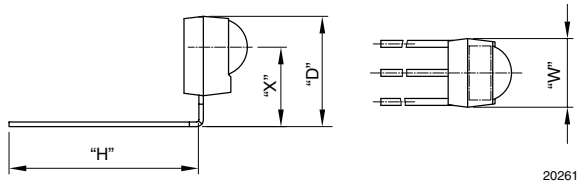

20261

FEATURES

- Compliant to RoHS directive 2002/95/EC and in accordance to WEEE 2002/96/EC

AVAILABLE FOR:

- TSOP31...
- TSOP1...

RoHS
COMPLIANT

NAME	LENS AXIS (X)	VIEW	TYPE	HEIGHT (H)	WIDTH (W)	DEPTH (D)
SB1	12.3		Bend	14.8	10	15.4