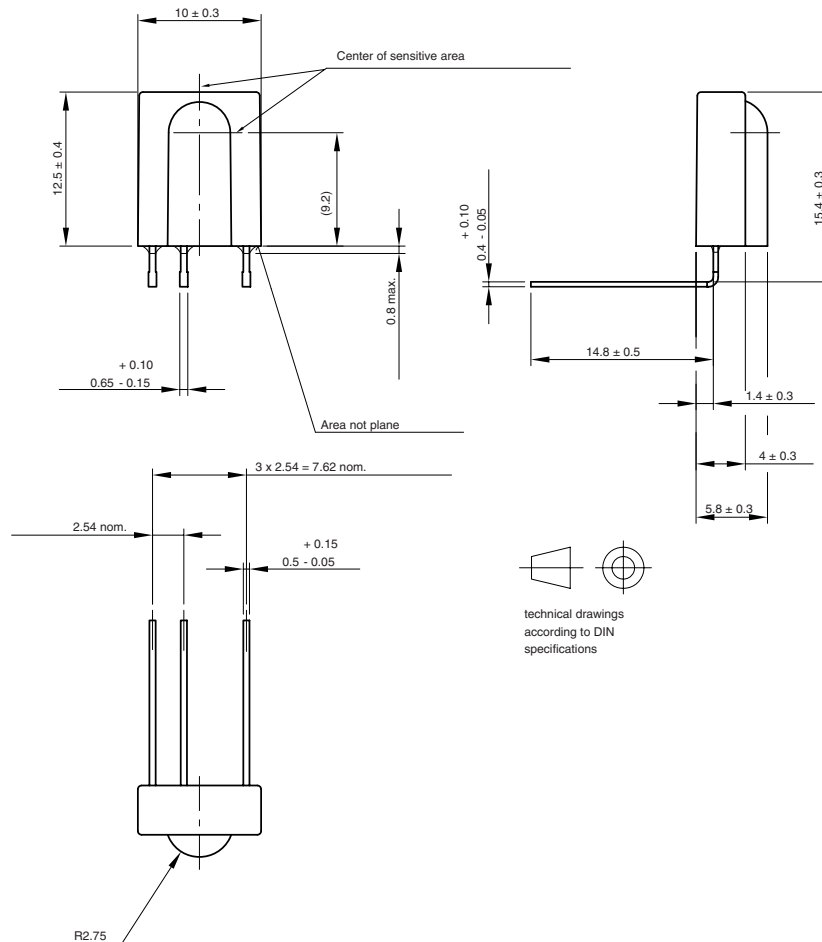

IR Receiver Modules for Remote Control Systems

96 12581

20261

FEATURES

- Compliant to RoHS directive 2002/95/EC and in accordance to WEEE 2002/96/EC

AVAILABLE FOR:

- TSOP31...
- TSOP1...

RoHS
COMPLIANT

NAME	LENS AXIS (X)	VIEW	TYPE	HEIGHT (H)	WIDTH (W)	DEPTH (D)
SB1	12.3		Bend	14.8	10	15.4

MECHANICAL DIMENSIONS in millimeters

 Drawing-No.: 6.550-5112.02-4
 Issue: 13; 04.08.09
 96 12225

PACKAGING DIMENSIONS in millimeters

Drawing-No.: 9.700-5158.0-4
Rev. 9; Date: 20.11.03
20309-1

ORDERING INFORMATION

Note

d = "digit", please consult the list of available series on the previous page to create a valid part number.

Example: TSOP31238SB1

PACKING QUANTITY

- 54 pieces per tube
- 24 tubes per carton