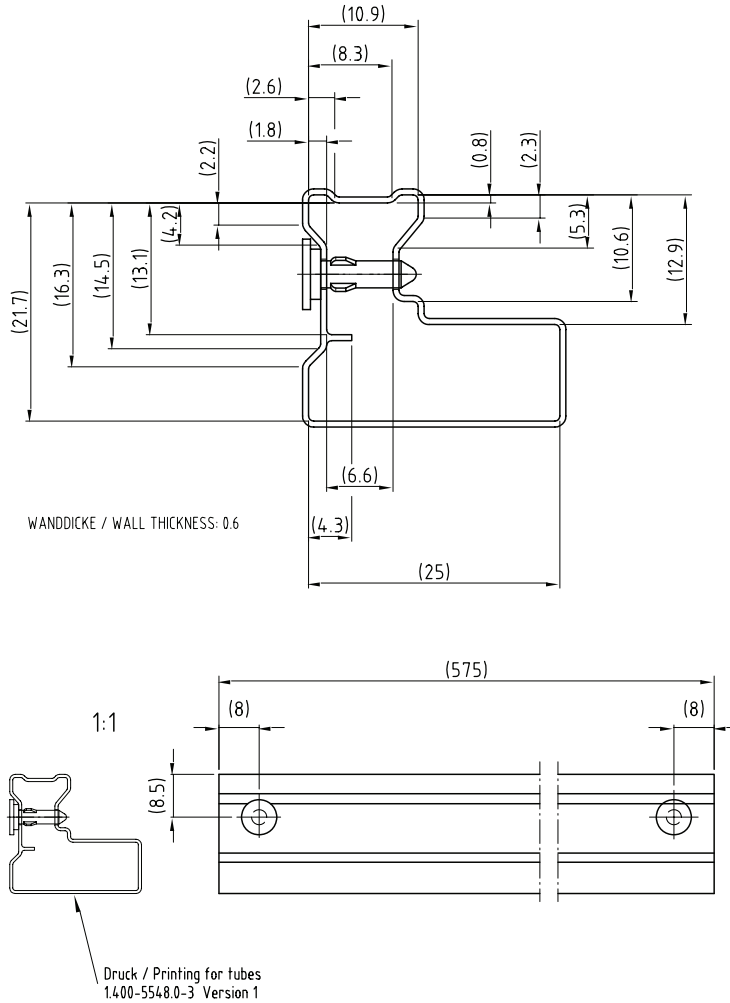

IR Receiver Modules for Remote Control Systems

96 12581

20261

FEATURES

- Compliant to RoHS directive 2002/95/EC and in accordance to WEEE 2002/96/EC

AVAILABLE FOR:

- TSOP31...
- TSOP1...

RoHS
COMPLIANT

NAME	LENS AXIS (X)	VIEW	TYPE	HEIGHT (H)	WIDTH (W)	DEPTH (D)
SB1	12.3		Bend	14.8	10	15.4

MECHANICAL DIMENSIONS in millimeters

 Drawing-No.: 6.550-5112.02-4
 Issue: 13; 04.08.09
 96 12225

PACKAGING DIMENSIONS in millimeters

Drawing-No.: 9.700-5158.0-4
Rev. 9; Date: 20.11.03
20309-1

ORDERING INFORMATION

Note

d = "digit", please consult the list of available series on the previous page to create a valid part number.

Example: TSOP31238SB1

PACKING QUANTITY

- 54 pieces per tube
- 24 tubes per carton